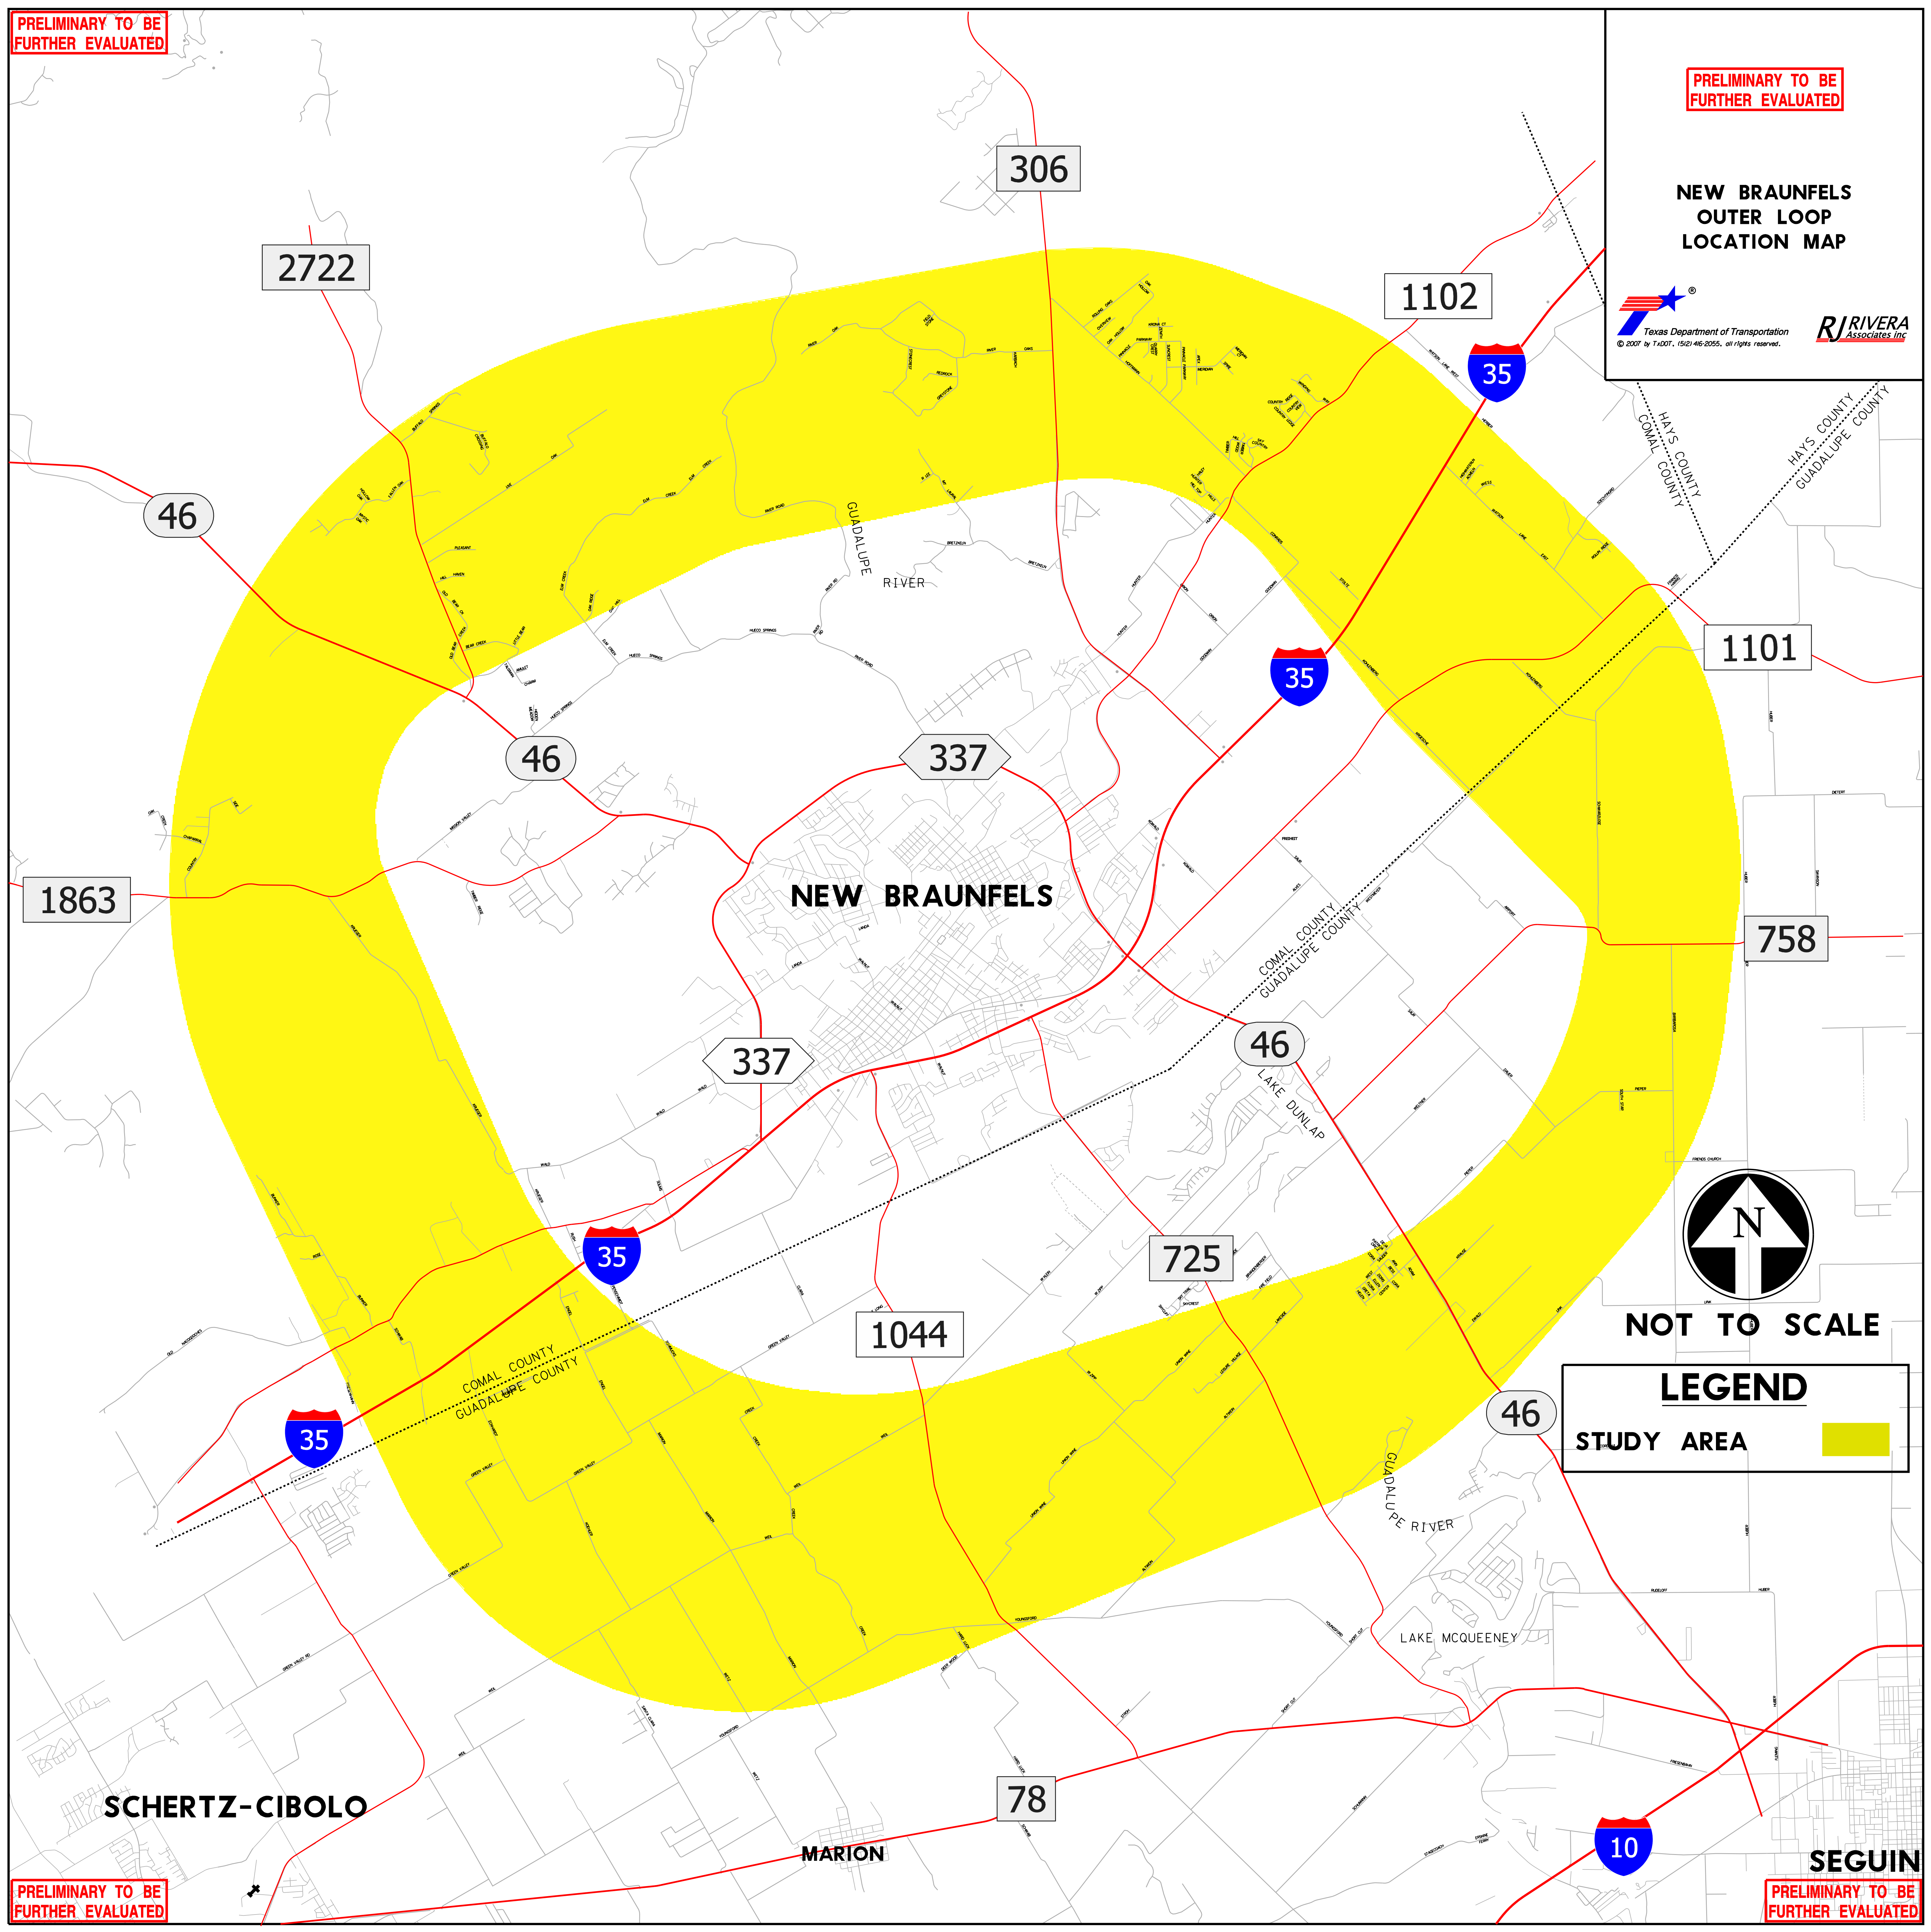

PRELIMINARY TO BE FURTHER EVALUATED

PRELIMINARY TO BE FURTHER EVALUATED

NEW BRAUNFELS OUTER LOOP LOCATION MAP

NOT TO SCALE

LEGEND

STUDY AREA

SCHERTZ-CIBOLO

MARION

SEGUIN

PRELIMINARY TO BE FURTHER EVALUATED

PRELIMINARY TO BE FURTHER EVALUATED